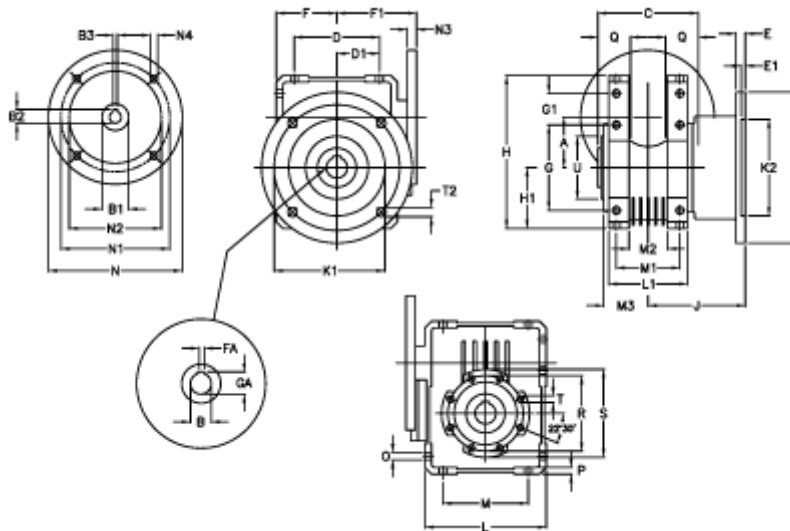

Article number: 392206300743136

Description: Worm Gear with Torque Limiter
W63 L2-UF-7-P80B14

Measures

| | | | | | |
|------------|-----------|-----------|-----------|-----------|--------|
| A = 62.17 | E = 11 | H = 182.5 | M = 102 | N4 = 6,5 | U = 75 |
| B = 25 | E1 = 5 | H1 = 72.5 | M1 = 76 | O = 9.0 | |
| B1 E7 = 19 | F = 73 | J = 116.0 | M2 = 46 | P = 8 | |
| B2 = 21.8 | F1 = 102 | K = 180 | M3 = 53 | Q = 35 | |
| B3 H9 = 6 | FA = 8 | K1 = 150 | N = 120 | R = 90 | |
| C = 120 | G = 102 | K2 = 115 | N1 = 100 | S = 105 | |
| D = 102.0 | G1 = 37.5 | L = 145 | N2 = 80 | T = M8x14 | |
| D1 = 51.0 | GA = 28.3 | L1 = 94 | N3 = 11.0 | T2 = 11.0 | |